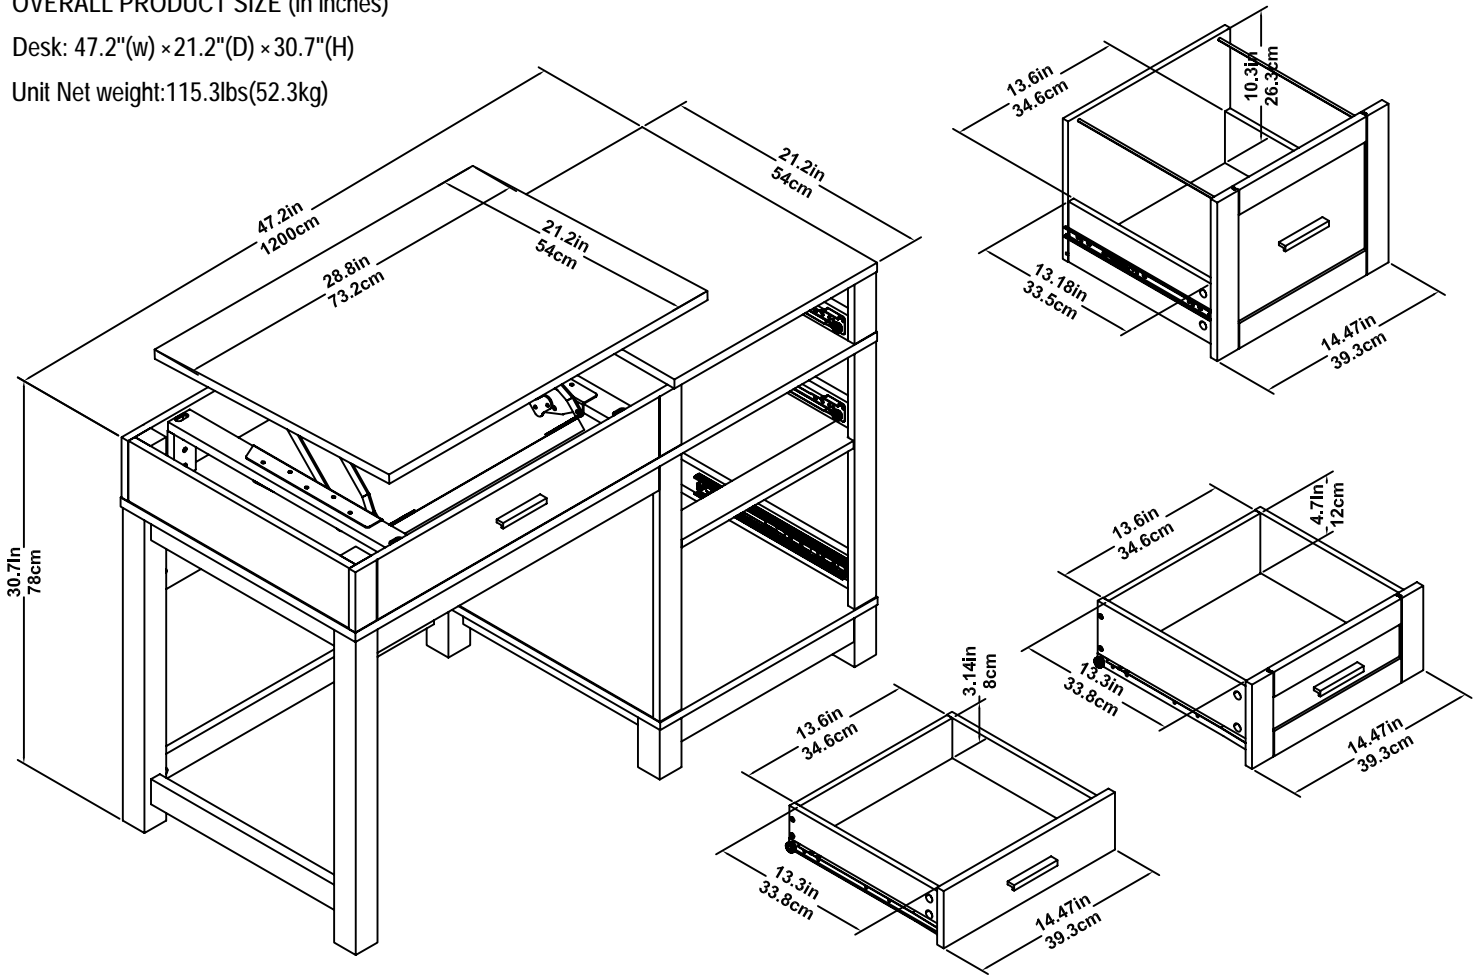

# Lift top Desk

Model Number: 9257096COM,9257196COM

Finish:Espresso

## OVERALL PRODUCT SIZE (in inches)

Desk: 47.2"(w) × 21.2"(D) × 30.7"(H)

Unit Net weight:115.3lbs(52.3kg)

## MAXIMUM WEIGHT CAPACITIES